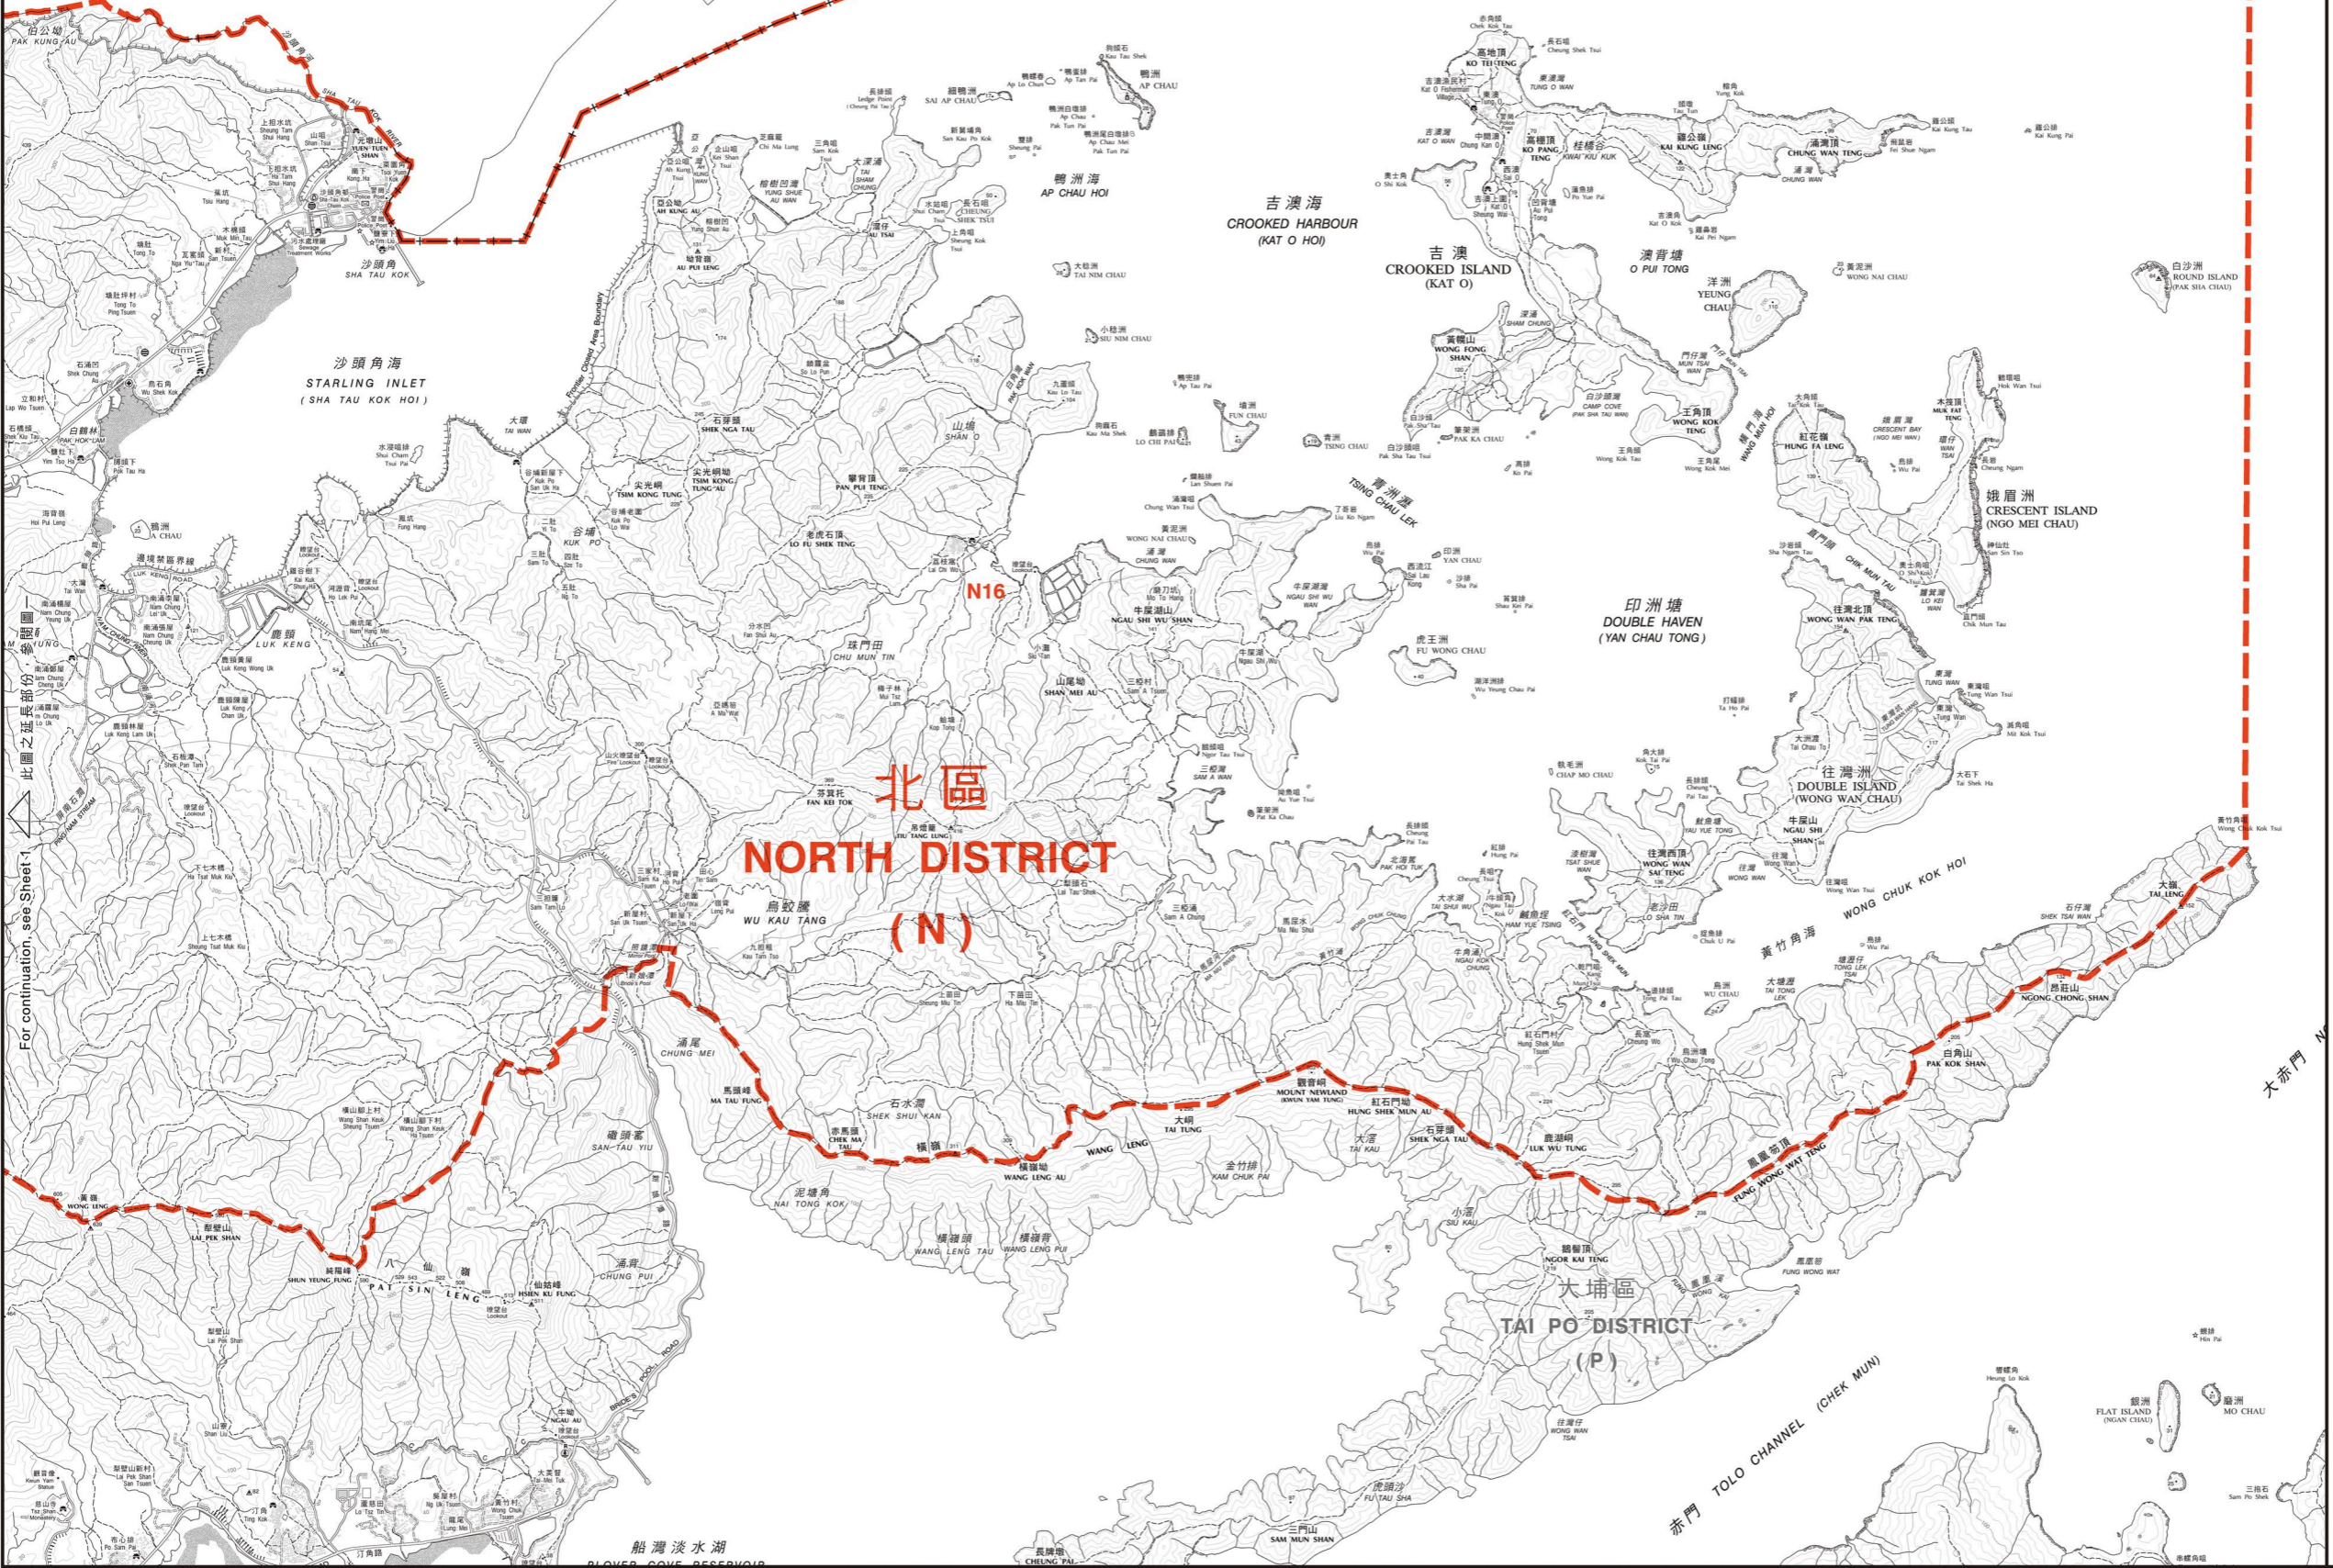

深圳市  
SHENZHEN SHI

	區界線 District Boundary
	選區界線 Constituency Boundary
選區代號及名稱 Code and Name of Constituency	

N01	聯和墟	Luen Wo Hui
N02	粉嶺市	Fanling Town
N03	祥華	Cheung Wah
N04	華都	Wah Do
N05	華明	Wah Ming
N06	欣盛	Yan Shing
N07	粉嶺南	Fanling South
N08	盛福	Shing Fuk
N09	清河	Ching Ho
N10	御太	Yu Tai
N11	上水鄉郊	Sheung Shui Rural
N12	彩園	Choi Yuen
N13	石湖墟	Shek Wu Hui
N14	天平西	Tin Ping West
N15	鳳翠	Fung Tsui
N16	沙打	Sha Ta
N17	天平東	Tin Ping East
N18	皇后山	Queen's Hill

行政長官會同行政會議根據《區議會條例》(第547章)第6(1)條就選區的劃定於二零一八年十二月四日通過此圖則  
This was the plan approved by the Chief Executive in Council on 4 December 2018 for the purpose of delineating constituencies declared under section 6(1) of the District Councils Ordinance (Cap 547)

區議會選區分界圖 — 北區 (圖二)  
DISTRICT COUNCIL CONSTITUENCY BOUNDARIES — NORTH DISTRICT (SHEET 2)

圖則編號 DCCA/R/2019/N2  
Plan No. 二零一九年二月版 February 2019 Edition  
選舉管理委員會刊印  
Published by the Electoral Affairs Commission  
版權所有 未經許可 不得複製 © 2019 Copyright reserved - reproduction by permission only  
地政總署測繪處繪製  
Cartography by Survey & Mapping Office, Lands Department