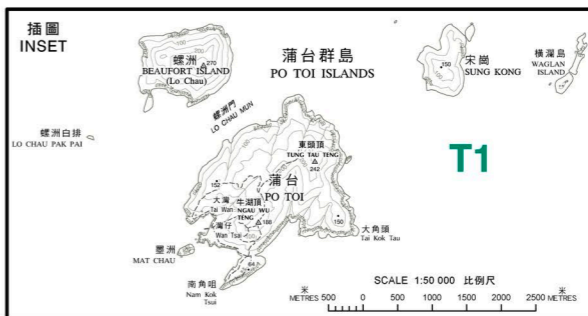

- 二零二三年區議會地方選區界線 (與區界線重疊)
- 2023 District Council Geographical Constituency Boundary (coincides with District Boundary)
- 二零二三年區議會地方選區界線
- 2023 District Council Geographical Constituency Boundary
- 區界線
- District Boundary

區議會地方選區代號及名稱  
Code and Name of District Council Geographical Constituency

T1 離島 Islands

此圖之插圖部份，參閱插圖 FOR CONTINUATION, SEE INSET

行政長官會同行政會議根據《2023年區議會(修訂)條例草案》就區議會地方選區的劃定於二零二三年五月三十日通過此圖則  
This was the plan approved by the Chief Executive in Council on 30 May 2023 for the purpose of delineating District Council geographical constituencies specified under District Councils (Amendment) Bill 2023

**區議會地方選區分界圖 — 離島區**  
**DISTRICT COUNCIL GEOGRAPHICAL CONSTITUENCY BOUNDARIES — ISLANDS DISTRICT**

圖則編號 DC/GC/R/2023/T  
Plan No. DC/GC/R/2023/T  
二零二三年五月版 May 2023 Edition  
選舉事務處刊印  
Published by the Registration and Electoral Office  
版權所有 未經許可 不得複製 © 2023 Copyright reserved - reproduction by permission only  
地政總署測繪處繪製  
Cartography by Survey & Mapping Office, Lands Department