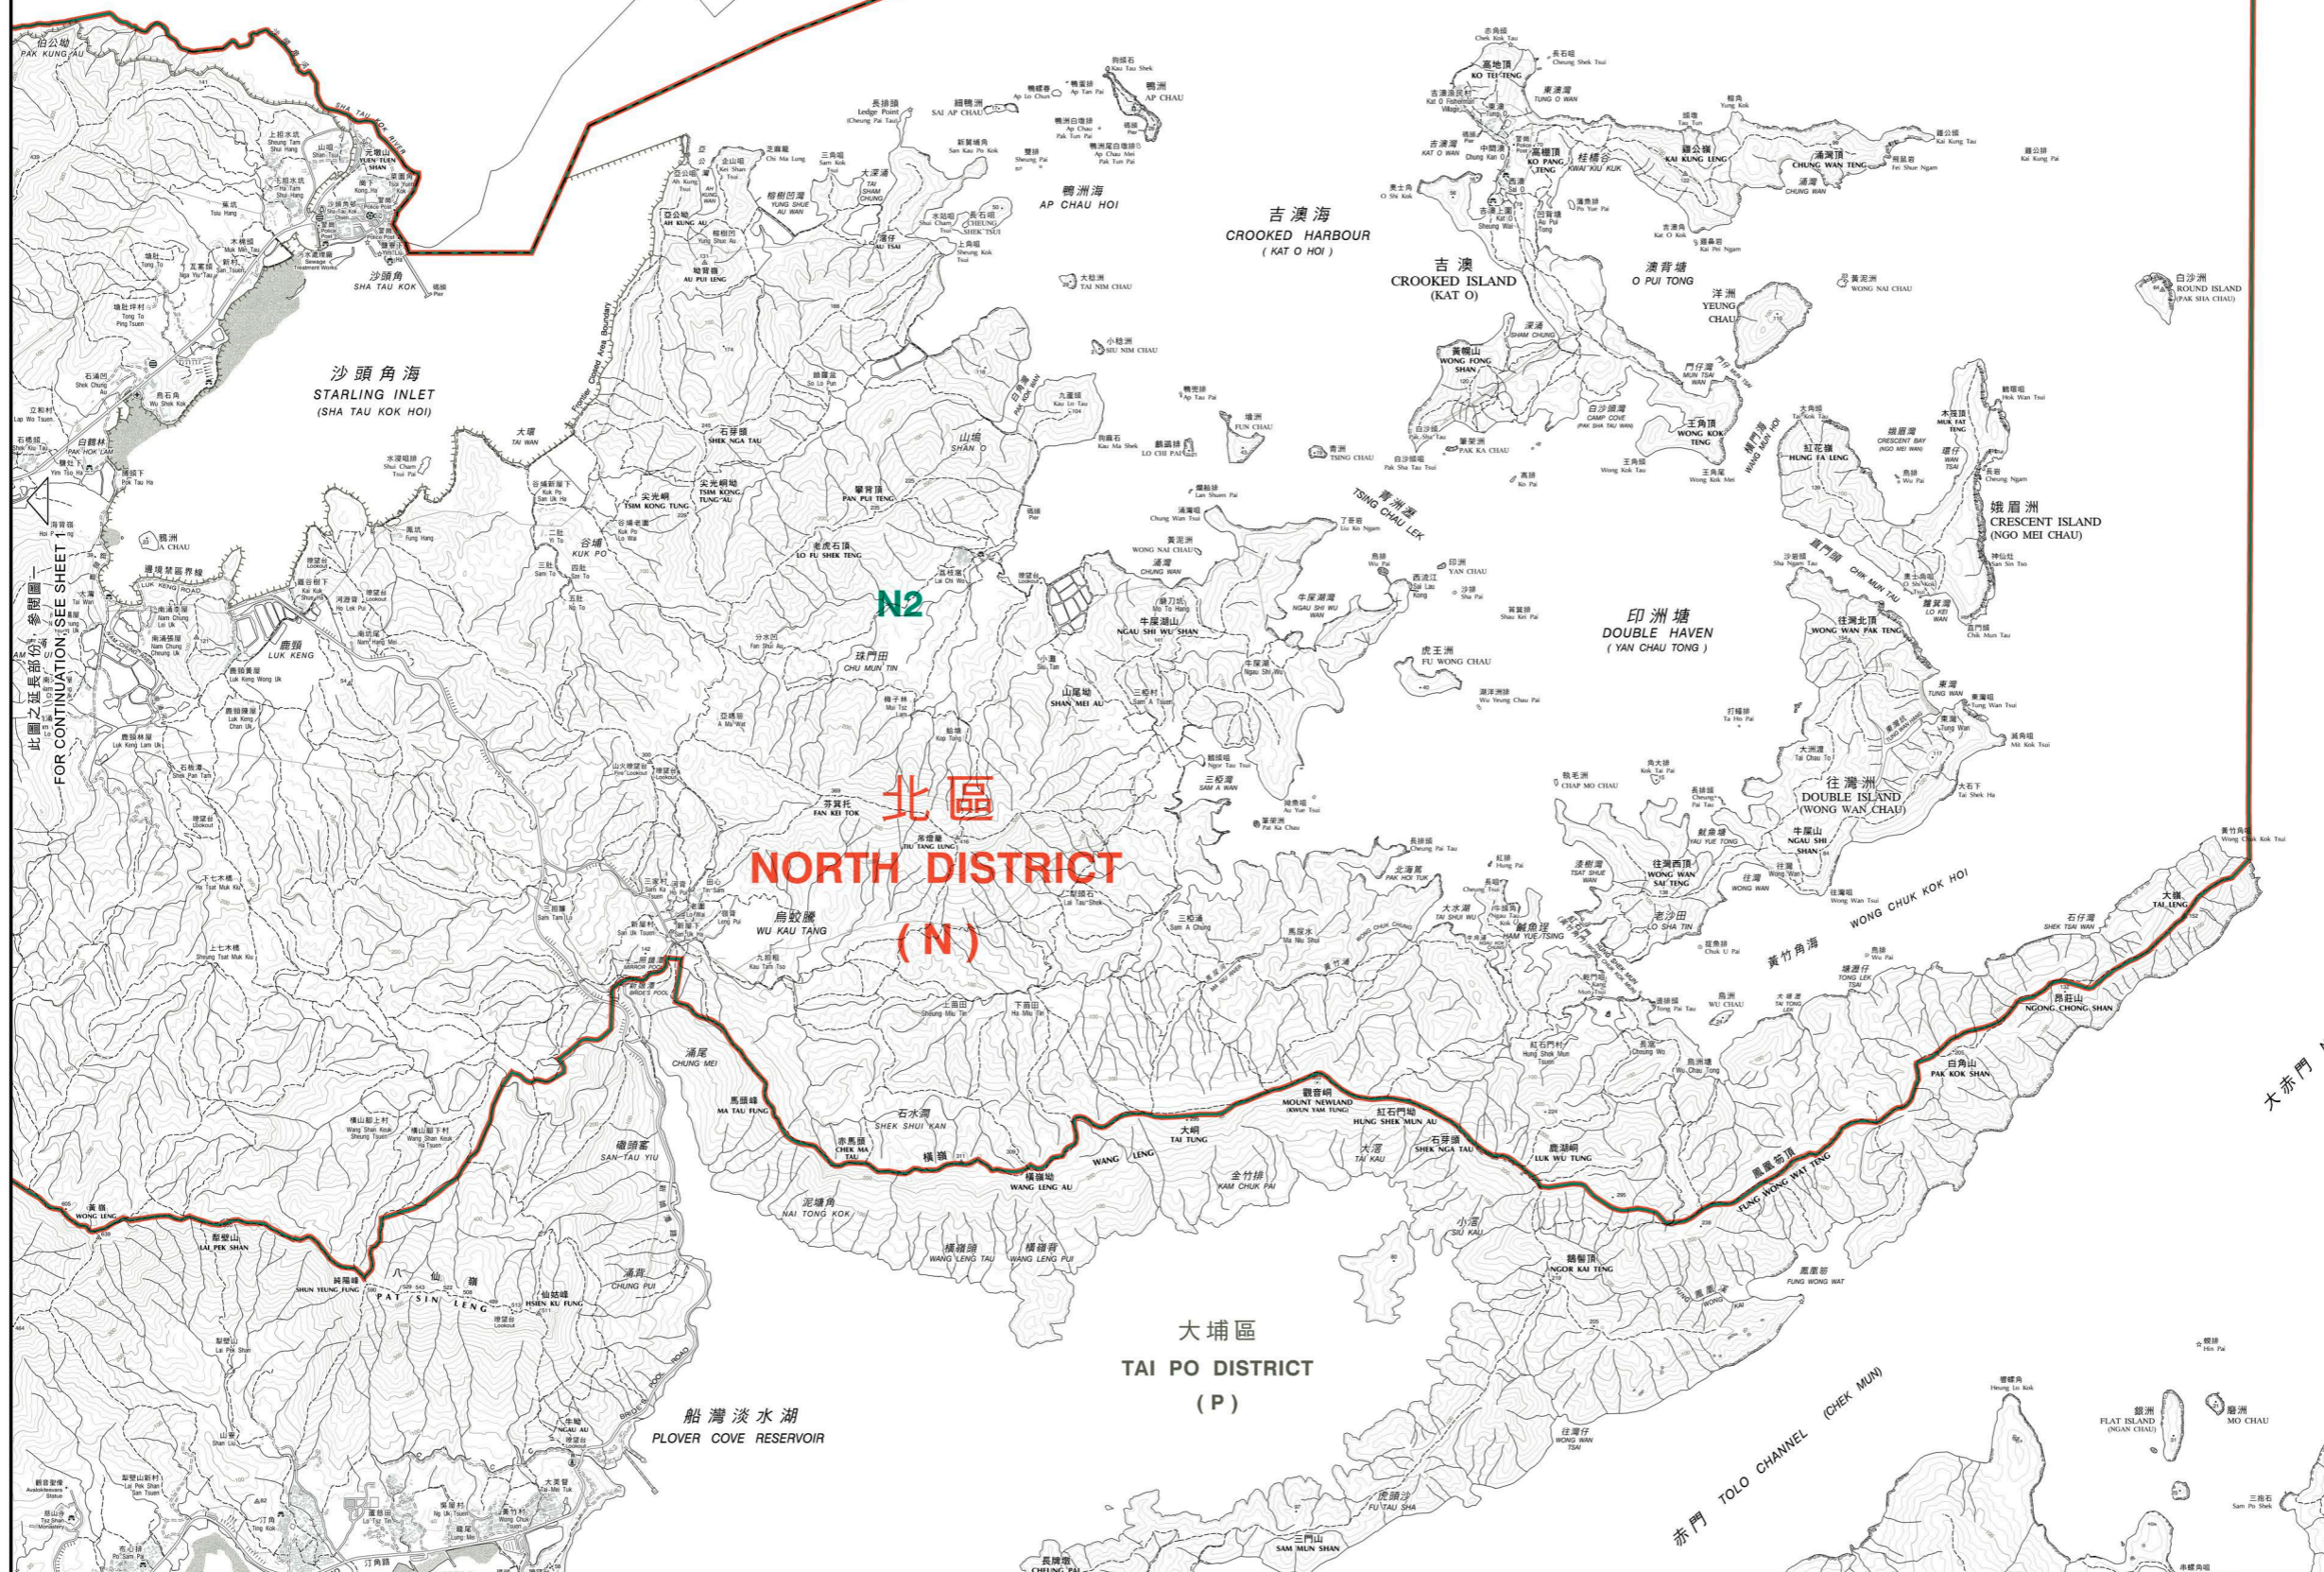

深圳市  
SHENZHEN SHI

- 二零二三年區議會地方選區界線 (與區界線重疊)  
 2023 District Council Geographical Constituency Boundary (coincides with District Boundary)
- 二零二三年區議會地方選區界線  
 2023 District Council Geographical Constituency Boundary
- 區界線  
 District Boundary

區議會地方選區代號及名稱  
Code and Name of District Council Geographical Constituency

- N1 蝴蝶山 Wu Tip Shan
- N2 紅花嶺 Robin's Nest

行政長官會同行政會議根據《2023年區議會(修訂)條例草案》就區議會地方選區的劃定於二零二三年五月三十日通過此圖則  
 This was the plan approved by the Chief Executive in Council on 30 May 2023 for the purpose of delineating District Council geographical constituencies specified under District Councils (Amendment) Bill 2023

區議會地方選區分界圖 — 北區 (圖二)  
 DISTRICT COUNCIL GEOGRAPHICAL CONSTITUENCY BOUNDARIES — NORTH DISTRICT (SHEET 2)

圖則編號 DC/GC/R/2023/N2  
 Plan No.

二零二三年五月版 May 2023 Edition  
 選舉事務處刊印  
 Published by the Registration and Electoral Office  
 版權所有 未經許可 不得複製 © 2023 Copyright reserved - reproduction by permission only  
 地政總署測繪處繪製  
 Cartography by Survey & Mapping Office, Lands Department