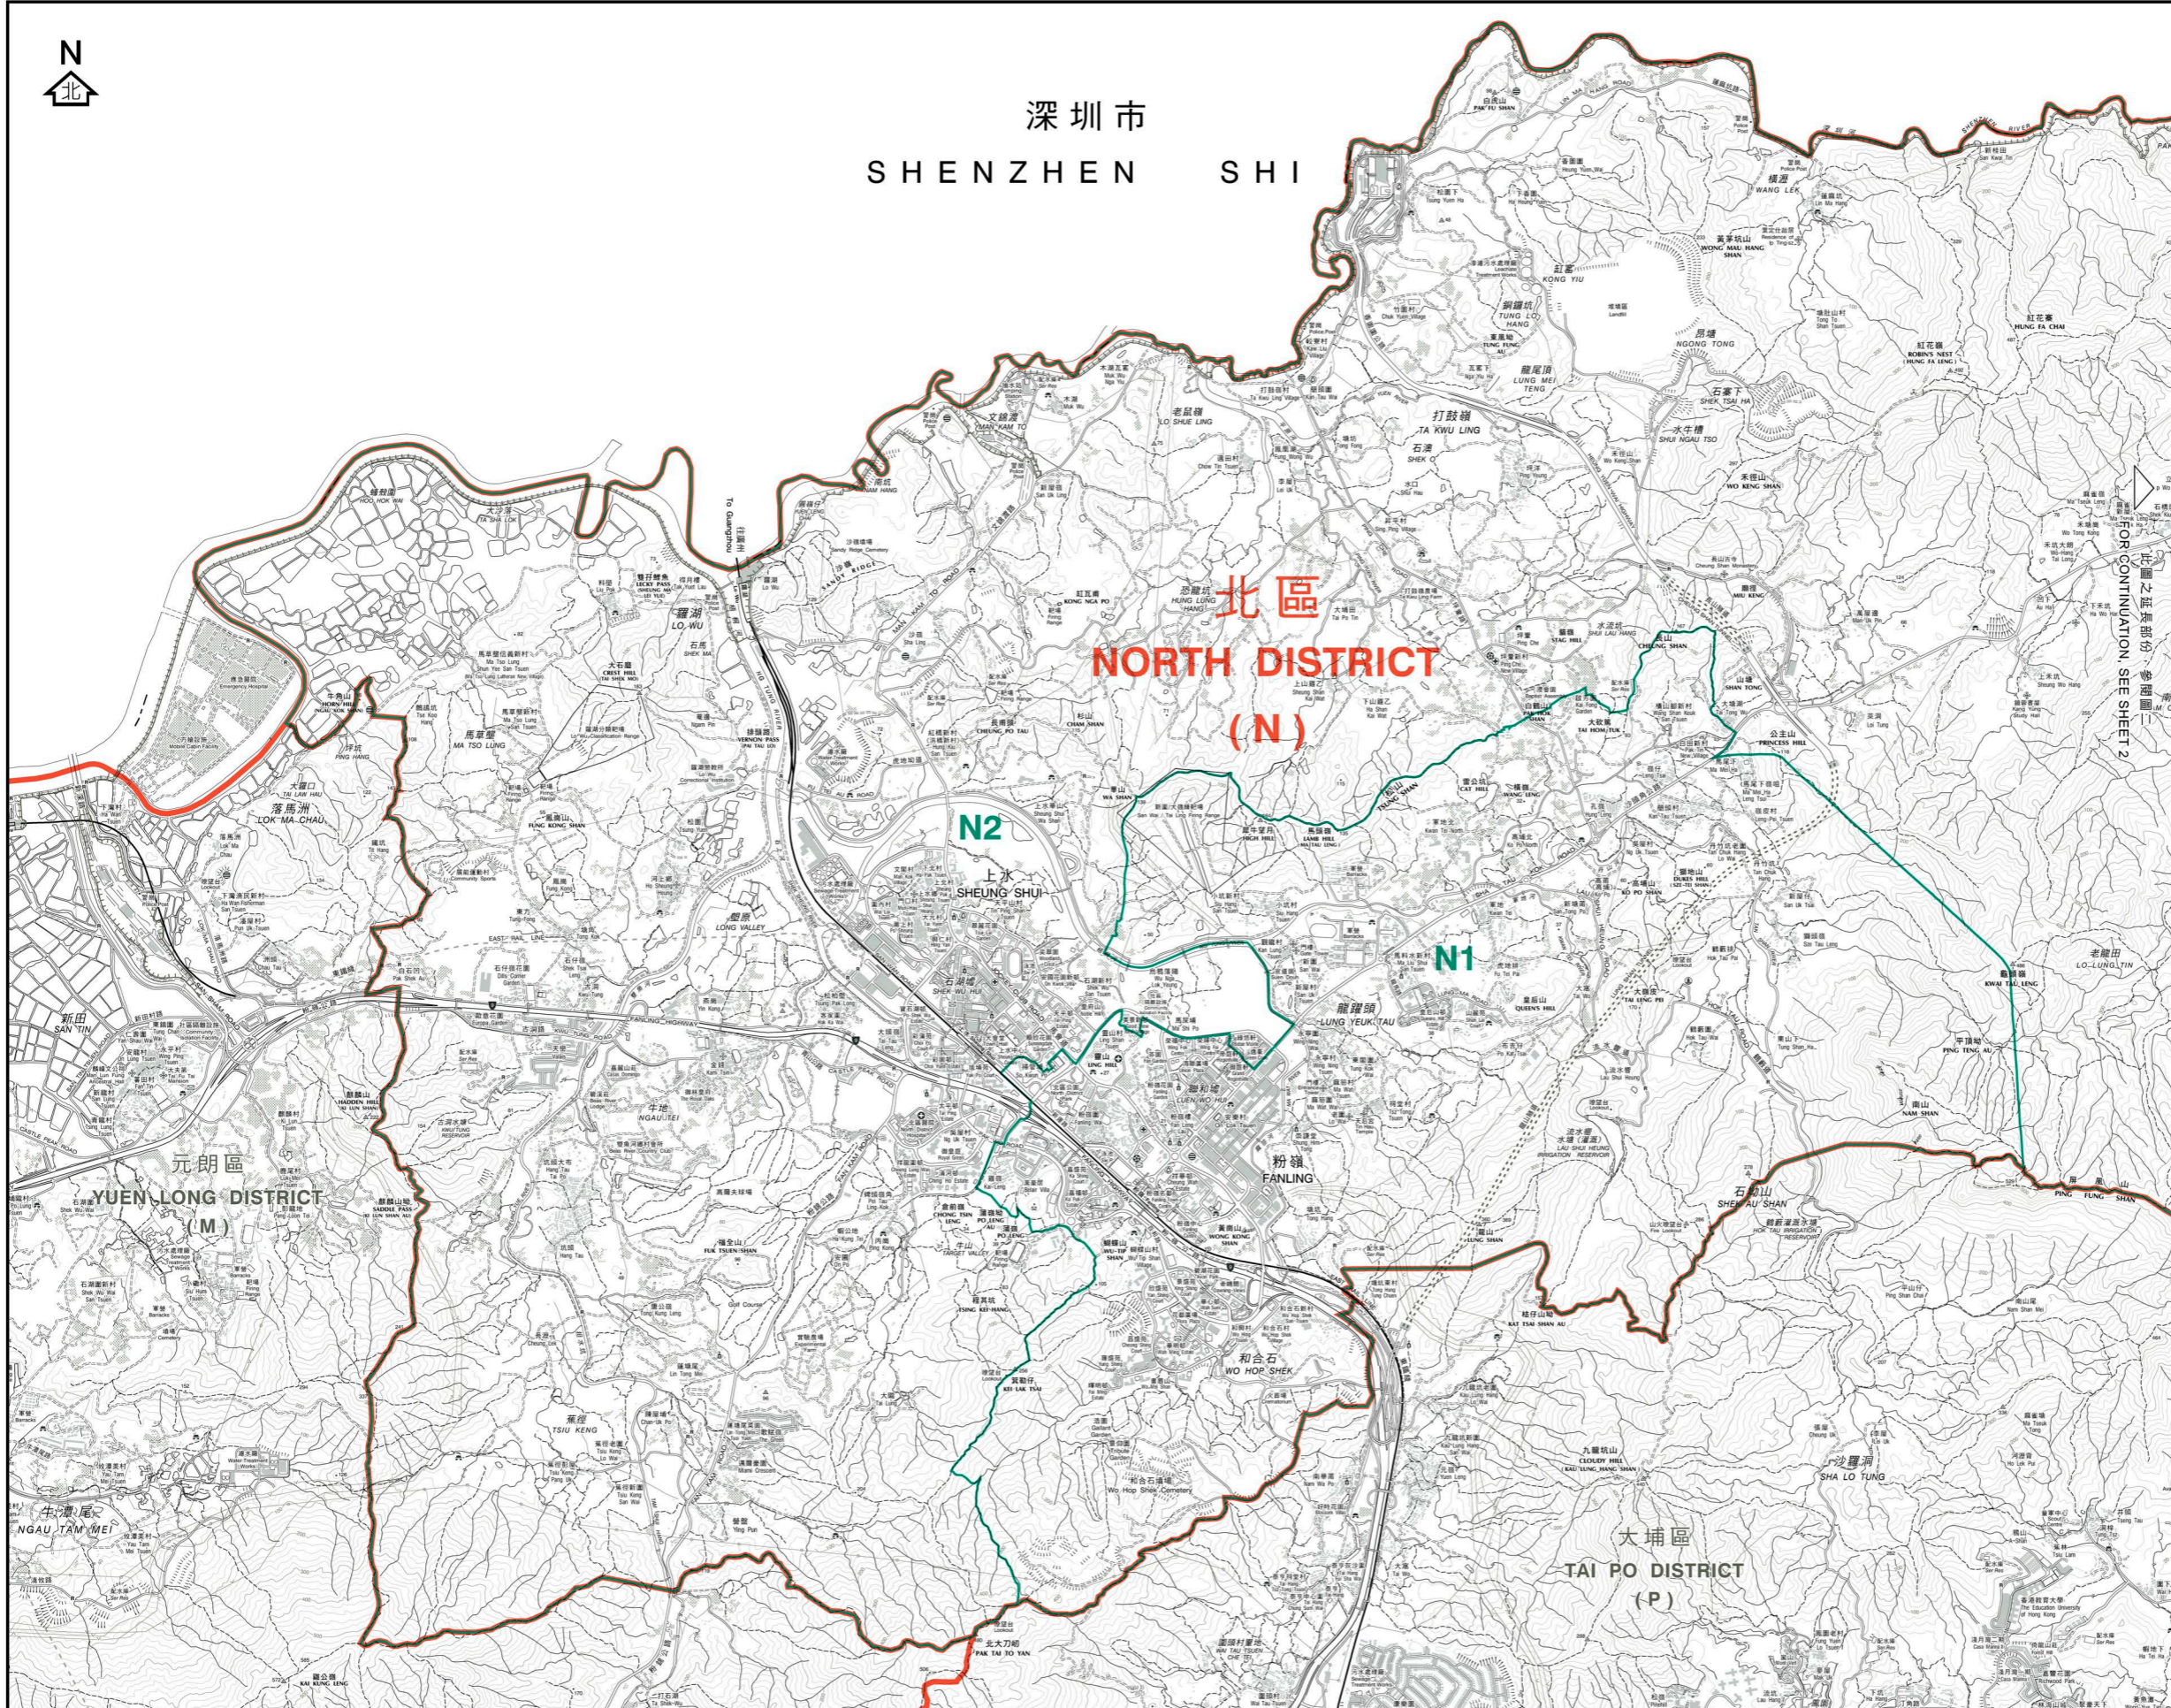

深圳市
SHENZHEN SHI

- 二零二三年區議會地方選區界線 (與區界線重疊)
 2023 District Council Geographical Constituency Boundary (coincides with District Boundary)
- 二零二三年區議會地方選區界線
 2023 District Council Geographical Constituency Boundary
- 區界線
 District Boundary

區議會地方選區代號及名稱
Code and Name
of District Council Geographical Constituency

N1	蝴蝶山	Wu Tip Shan
N2	紅花嶺	Robin's Nest

此圖為北區地方選區分界圖第一張
FOR CONTINUATION, SEE SHEET 2

行政長官會同行政會議根據
《2023年區議會(修訂)條例草案》就區議會地方選區
的劃定於二零二三年五月三十日通過此圖則
This was the plan approved by the Chief Executive in Council
on 30 May 2023 for the purpose of delineating District Council
geographical constituencies specified
under District Councils (Amendment) Bill 2023

區議會地方選區分界圖 — 北區 (圖一)
DISTRICT COUNCIL GEOGRAPHICAL CONSTITUENCY BOUNDARIES — NORTH DISTRICT (SHEET 1)

圖則編號
Plan No. DCGC/R/2023/N1
二零二三年五月版
May 2023 Edition
選舉事務處刊印
Published by the Registration and Electoral Office
版權所有 未經許可 不得複製 © 2023 Copyright reserved - reproduction by permission only
地政總署測繪處繪製
Cartography by Survey & Mapping Office, Lands Department