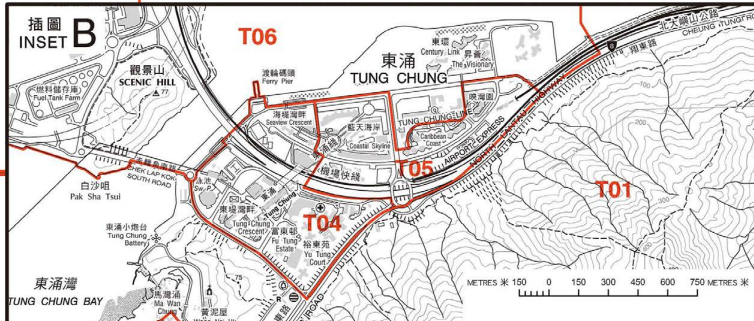

	區界線	District Boundary
	選區界線	Constituency Boundary

選區代號及名稱		Code and Name of Constituency
T01	大嶼山	Lantau
T02	滿逸	Mun Yat
T03	逸東邨北	Yat Tung Estate North
T04	東涌南	Tung Chung South
T05	東涌中	Tung Chung Central
T06	東涌北	Tung Chung North
T07	愉景灣	Discovery Bay
T08	坪洲及喜靈洲	Peng Chau & Hei Ling Chau
T09	南丫及蒲台	Lamma & Po Toi
T10	長洲	Cheung Chau

此圖之詳細部份，參閱插圖A

選舉管理委員會之建議
Recommendations of
the Electoral Affairs Commission

區議會選區分界圖 — 離島區
DISTRICT COUNCIL CONSTITUENCY BOUNDARIES — ISLANDS DISTRICT

圖則編號 DCCA/R/2019/T
Plan No.
二零一八年十一月版 November 2018 Edition
選舉管理委員會刊印
Published by the Electoral Affairs Commission
版權所有 未經許可 不得複製 © 2018 Copyright reserved - reproduction by permission only
地政總署測繪處繪製
Cartography by Survey & Mapping Office, Lands Department