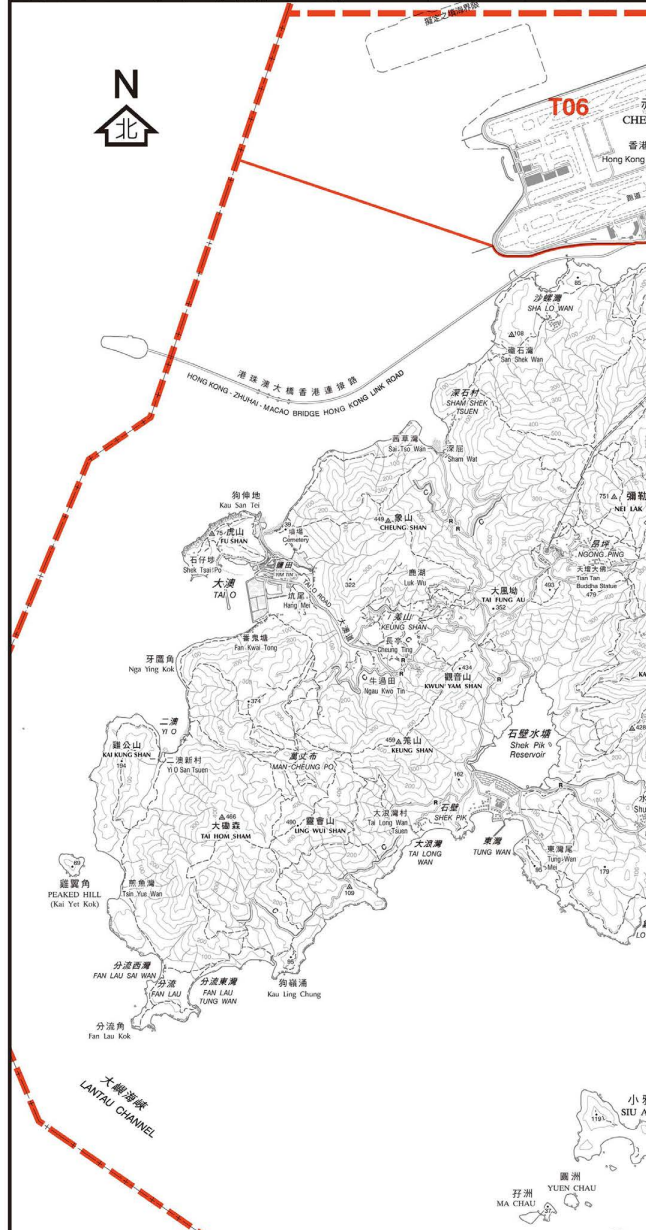

	區界線	District Boundary
	選區界線	Constituency Boundary

選區代號及名稱		Code and Name of Constituency
T01	大嶼山	Lantau
T02	滿逸	Mun Yat
T03	逸東邨北	Yat Tung Estate North
T04	東涌南	Tung Chung South
T05	東涌中	Tung Chung Central
T06	東涌北	Tung Chung North
T07	愉景灣	Discovery Bay
T08	坪洲及喜靈洲	Peng Chau & Hei Ling Chau
T09	南丫及蒲台	Lamma & Po Toi
T10	長洲	Cheung Chau

此圖之詳細部份，參閱插圖A

選舉管理委員會之建議
Recommendations of
the Electoral Affairs Commission

區議會選區分界圖 — 離島區
DISTRICT COUNCIL CONSTITUENCY BOUNDARIES — ISLANDS DISTRICT

圖則編號 DCCA/R/2019/T
Plan No.
二零一八年十一月版 November 2018 Edition
選舉管理委員會刊印
Published by the Electoral Affairs Commission
版權所有 未經許可 不得複製 © 2018 Copyright reserved - reproduction by permission only
地政總署測繪處繪製
Cartography by Survey & Mapping Office, Lands Department