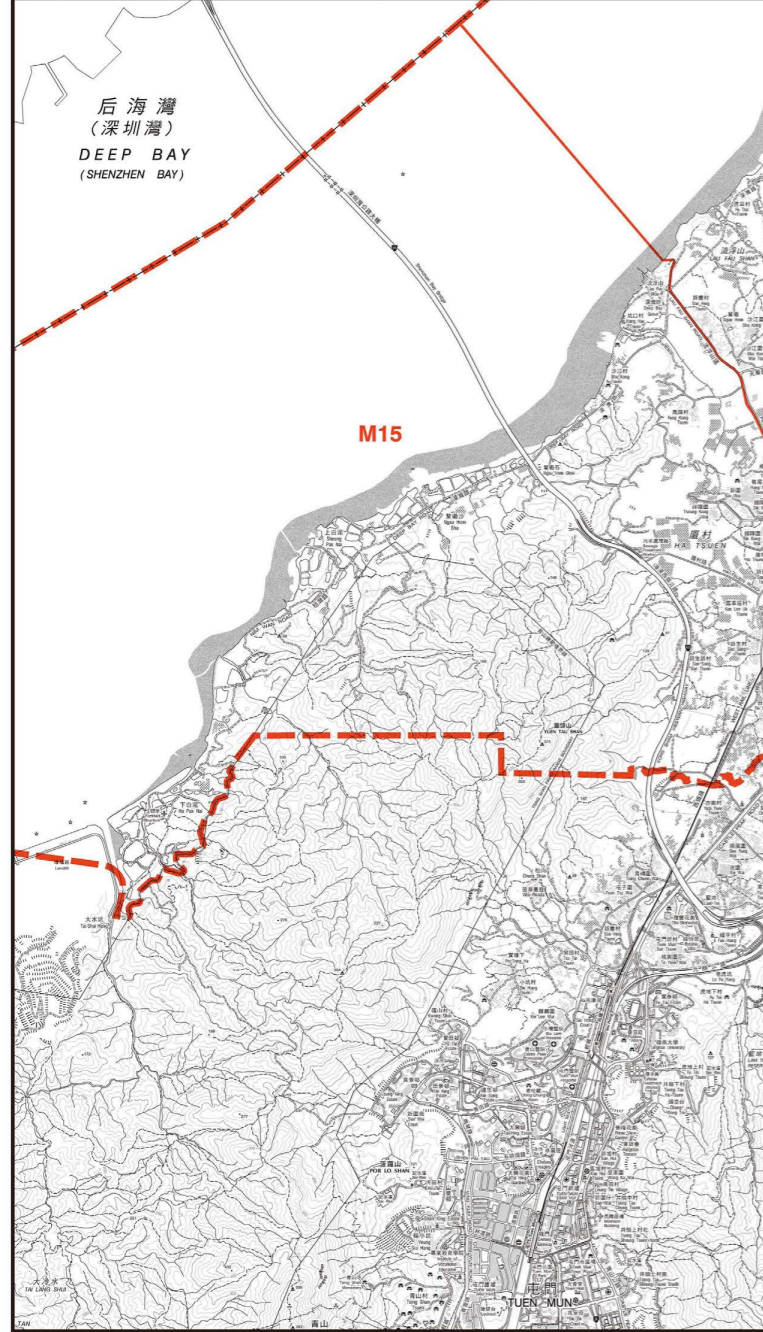

選舉管理委員會之建議  
Recommendations of  
the Electoral Affairs Commission

區議會選區分界圖 — 元朗區  
DISTRICT COUNCIL CONSTITUENCY BOUNDARIES — YUEN LONG DISTRICT

圖則編號 DCCA/R/2019/M  
Plan No.  
二零一八年十一月版 November 2018 Edition  
選舉管理委員會刊印  
Published by the Electoral Affairs Commission  
版權所有 未經許可 不得複製 © 2018 Copyright reserved - reproduction by permission only  
地政總署測繪處繪製  
Cartography by Survey & Mapping Office, Lands Department