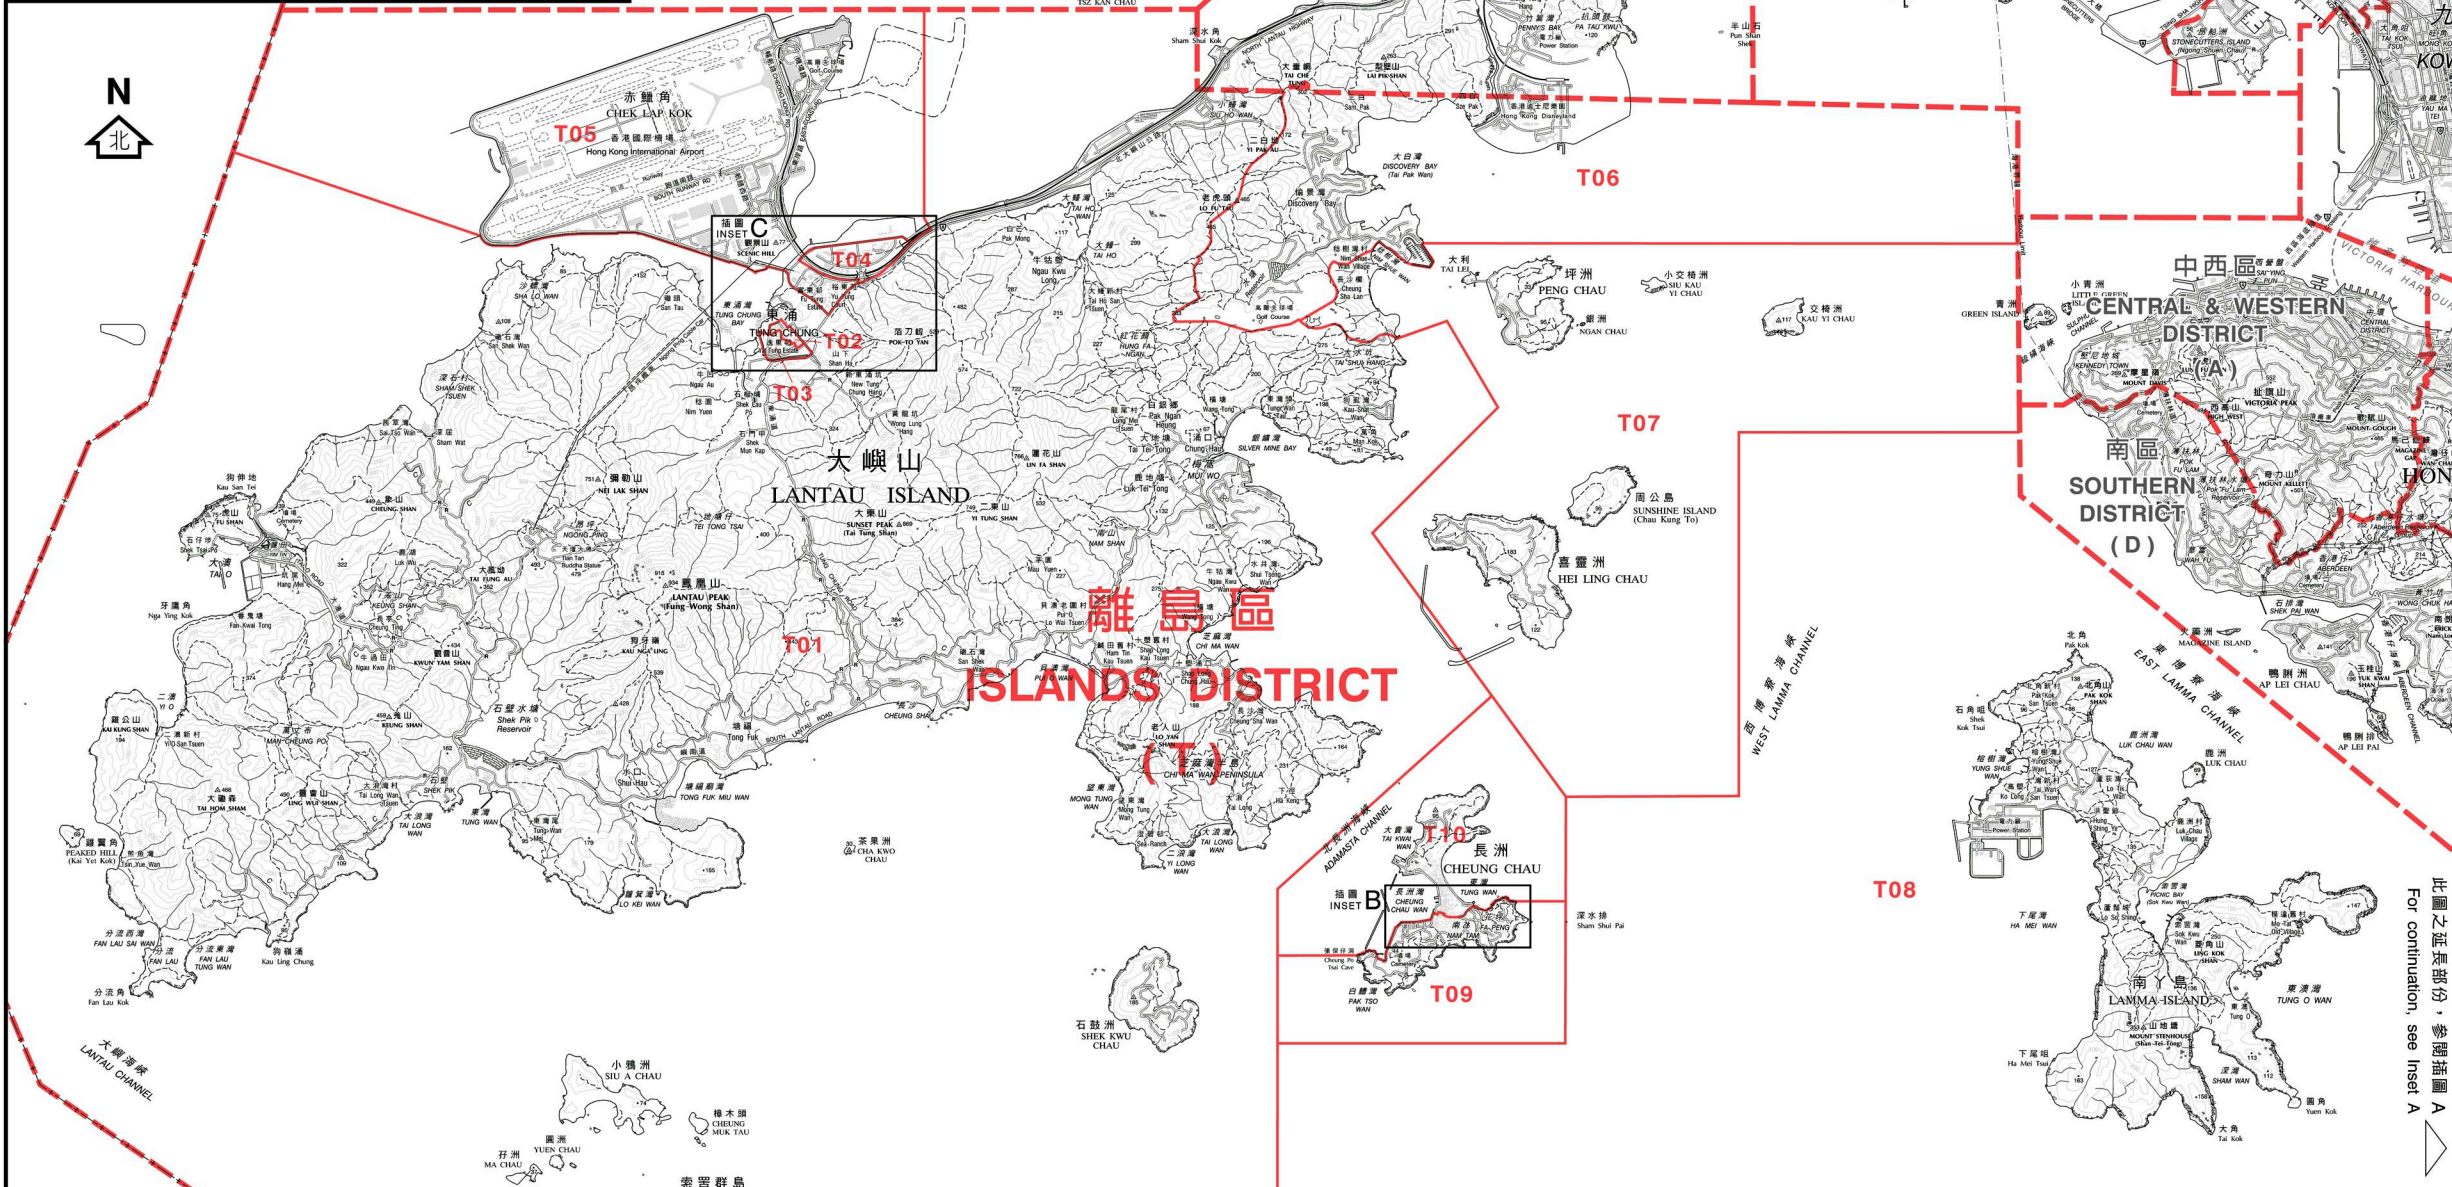

- - - 區界線
 District Boundary
 — 選區界線
 Constituency Boundary

選區代號及名稱 Code and Name of Constituency		
T01	大嶼山	Lantau
T02	逸東邨北	Yat Tung Estate North
T03	逸東邨南	Yat Tung Estate South
T04	東涌北	Tung Chung North
T05	東涌南	Tung Chung South
T06	愉景灣	Discovery Bay
T07	坪洲及喜靈洲	Peng Chau & Hei Ling Chau
T08	南丫及蒲台	Lamma & Po Toi
T09	長洲南	Cheung Chau South
T10	長洲北	Cheung Chau North

此圖之延長部份，參閱插圖 A
 For continuation, see Inset A

選舉管理委員會之建議
 Recommendations of
 the Electoral Affairs Commission

區議會選區分界圖 — 離島區
 DISTRICT COUNCIL CONSTITUENCY BOUNDARIES — ISLANDS DISTRICT

圖則編號 DCCA/R/2015/T
 Plan No.
 二零一四年十一月版 November 2014 Edition
 選舉管理委員會刊印
 Published by the Electoral Affairs Commission
 版權所有 未經許可 不得複製 ©2014 Copyright reserved - reproduction by permission only
 地政總署測繪處繪製
 Cartography by Survey & Mapping Office, Lands Department