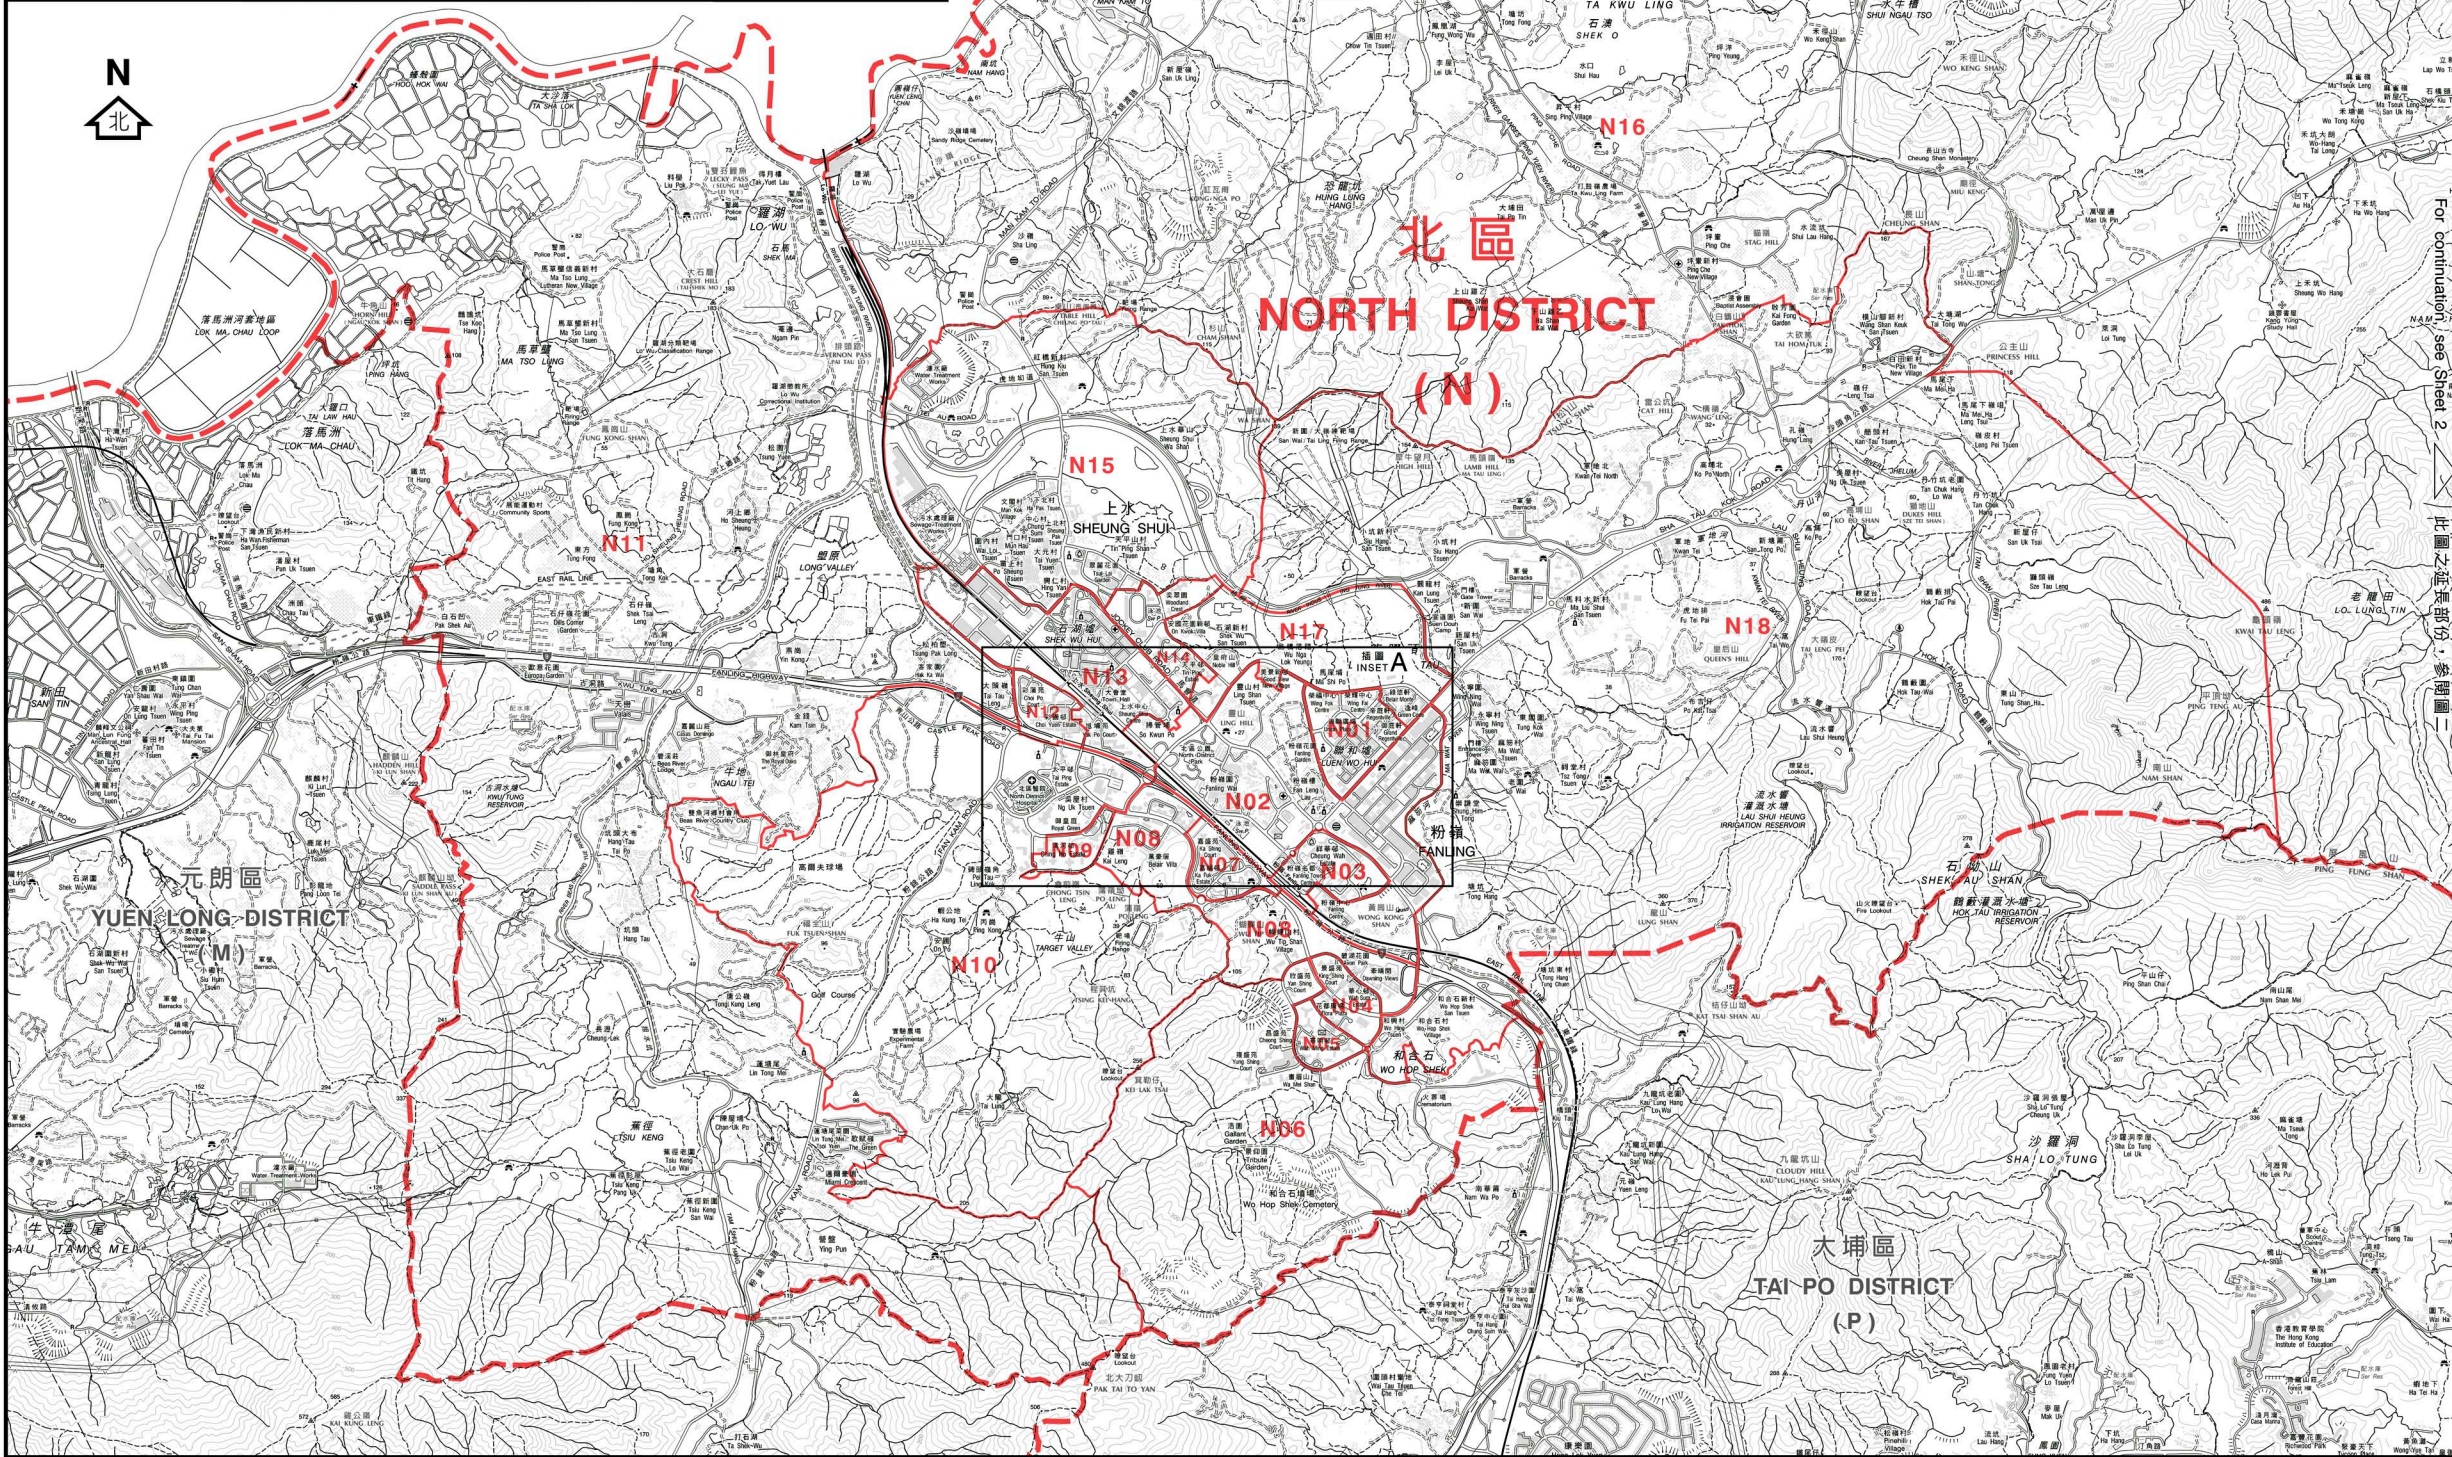

深圳市
SHENZHEN SHI

--- 區界線
District Boundary

--- 選區界線
Constituency Boundary

選區代號及名稱
Code and Name of Constituency

N01	聯和墟	Luen Wo Hui
N02	粉嶺市	Fanling Town
N03	祥華	Cheung Wah
N04	華都	Wah Do
N05	華明	Wah Ming
N06	欣盛	Yan Shing
N07	盛福	Shing Fuk
N08	粉嶺南	Fanling South
N09	清河	Ching Ho
N10	御太	Yu Tai
N11	上水鄉郊	Sheung Shui Rural
N12	彩園	Choi Yuen
N13	石湖墟	Shek Wu Hui
N14	天平西	Tin Ping West
N15	鳳翠	Fung Tsui
N16	沙打	Sha Ta
N17	天平東	Tin Ping East
N18	皇后山	Queen's Hill

此圖之延長部份，參閱圖二

選舉管理委員會之建議
Recommendations of
the Electoral Affairs Commission

區議會選區分界圖 — 北區 (圖一)
DISTRICT COUNCIL CONSTITUENCY BOUNDARIES — NORTH DISTRICT (SHEET 1)

圖則編號 DCCA/R/2015/N1
Plan No. 二零一四年十一月版 November 2014 Edition
選舉管理委員會刊印
Published by the Electoral Affairs Commission
版權所有 未經許可 不得複製 ©2014 Copyright reserved - reproduction by permission only
地政總署測繪處繪製
Cartography by Survey & Mapping Office, Lands Department